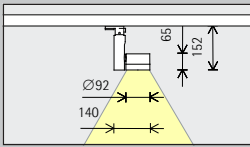

M
Ø 92mm

19,6W/2736lm	4,2W/426lm (Narrow spot)	12,6W/1335lm

	2700K CRI 92		3500K CRI 92
	3000K CRI 92		4000K CRI 92
	3000K CRI 97		

	Tunable white

Spots	Breedstralers
Narrow spot	Wide flood
Spot	Extra wide flood
Flood	Oval flood
Zoomspots	Lens-wallwashers
Zoom spot	Wallwash
Contourenspots	
Narrow framing	
Wide framing	

Spots	Breedstralers
Spot	Wide flood
Flood	Extra wide flood
Zoomspots	Oval flood
Zoom spot	Lens-wallwashers
Contourenspots	Wallwash
Narrow framing	
Wide framing	

	On-board Dim
	DALI
	Casambi Bluetooth

	DALI
	Casambi Bluetooth

	Wit		10.000 kleuren *
	Zwart		

	Wit		10.000 kleuren *
	Zwart		

* op aanvraag verkrijgbaar

www.erco.com/optec-new